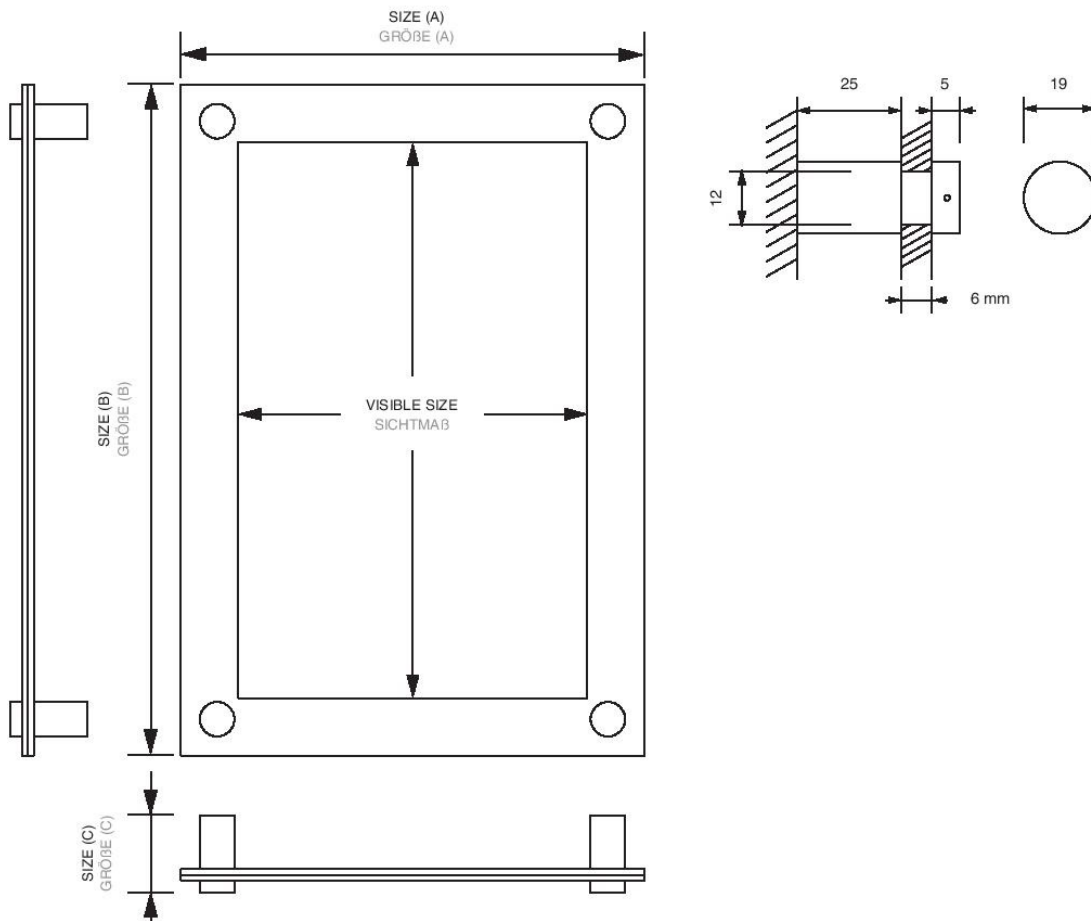

PRODUCT SHEET

Wall Mounted Sandwich Panel / 25mm

HOSPITALITY SPACE EQUIPMENT > WAYFINDING SYSTEMS