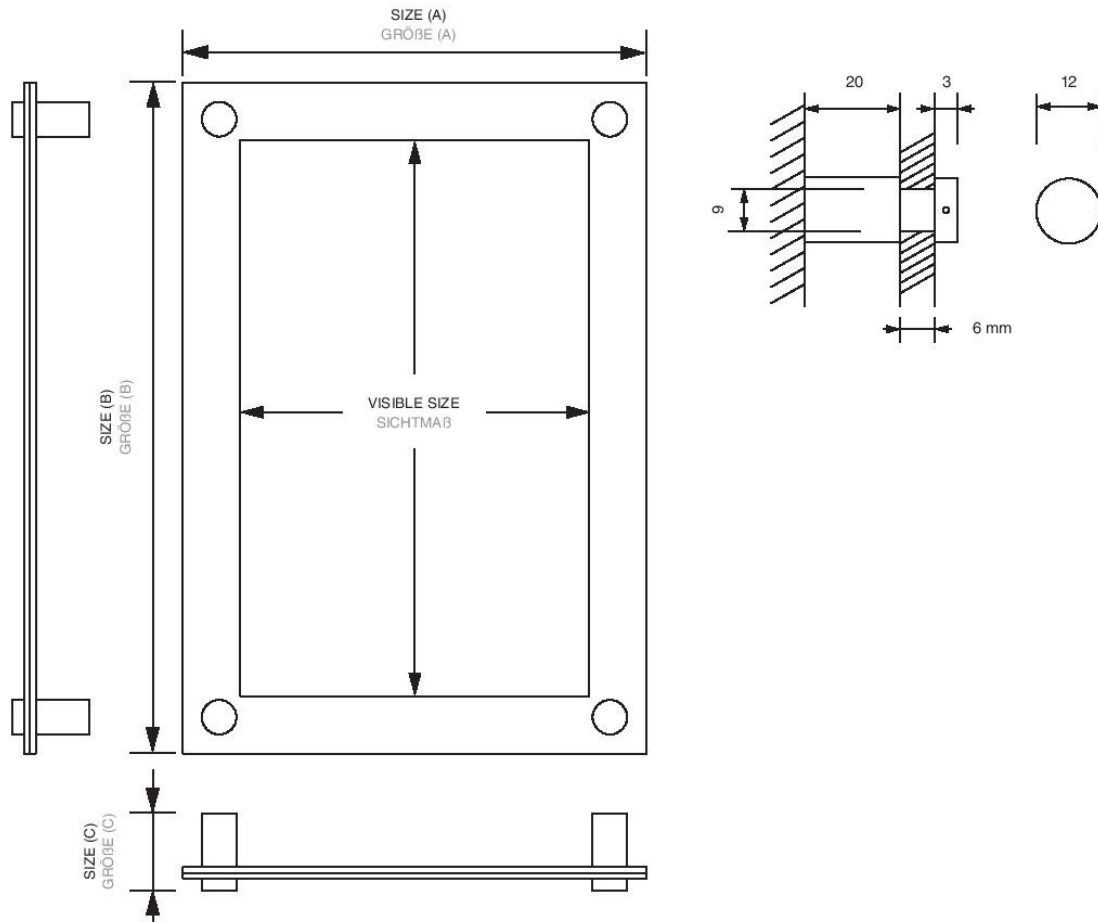

PRODUCT SHEET

Wall Mounted Sandwich Panel

HOSPITALITY SPACE EQUIPMENT > WAYFINDING SYSTEMS

Wall Mounted Sandwich Panel

12/19mm Diameter Through Hole Panel Support with a 20/25mm rear spacer section. Panels require 9/12mm diameter drilled holes. Suitable for panels up to 12mm thick. Supplied with 2 sheets of 3mm clear acrylic. Available in silver anodised finish. For other finishes or special sizes please enquire.

Wandhalterung für Trägerplatte

Formschöne Halterungen aus Aluminium, silber eloxiert. Durchmesser 12/19 mm / Wandabstand 20/25 mm. Das Trägermedium benötigt vier Lochbohrungen mit 9/12 mm Durchmesser. Bei maximaler Stärke von 12 mm.

PRODUCT SHEET

Wall Mounted Sandwich Panel / 20mm

HOSPITALITY SPACE EQUIPMENT > WAYFINDING SYSTEMS

PRODUCT SHEET

Wall Mounted Sandwich Panel / 20mm

HOSPITALITY SPACE EQUIPMENT > WAYFINDING SYSTEMS

ARTICLE CODE	EAN / GTIN	POSTER SIZE	SIZE (A x B x C)	NET WEIGHT
ARTIKELNUMMER	EAN / GTIN	PLAKATFORMAT	GRÖÖE (A x B x C)	NETTO GEWICHT
FS20A5SET	8595578318760	148 x 210 mm (A5)	228 x 290 x 29 mm	0,53 kg
FS20A4SET	8595578318777	210 x 297 mm (A4)	290 x 377 x 29 mm	0,83 kg
FS20A3SET	8595578318784	297 x 420 mm (A3)	377 x 500 x 29 mm	1,41 kg
FS20A2SET	8595578318791	420 x 594 mm (A2)	500 x 674 x 29 mm	2,47 kg
FS20A1SET	8595578318807	594 x 841 mm (A1)	674 x 921 x 29 mm	4,51 kg
FS20100x100SET	8595578318814	100 x 100 mm	180 x 180 x 29 mm	0,00 kg
FS20100x160SET	8595578318821	100 x 160 mm	180 x 240 x 29 mm	0,00 kg
FS20	8595578318753	-	-	0,01 kg